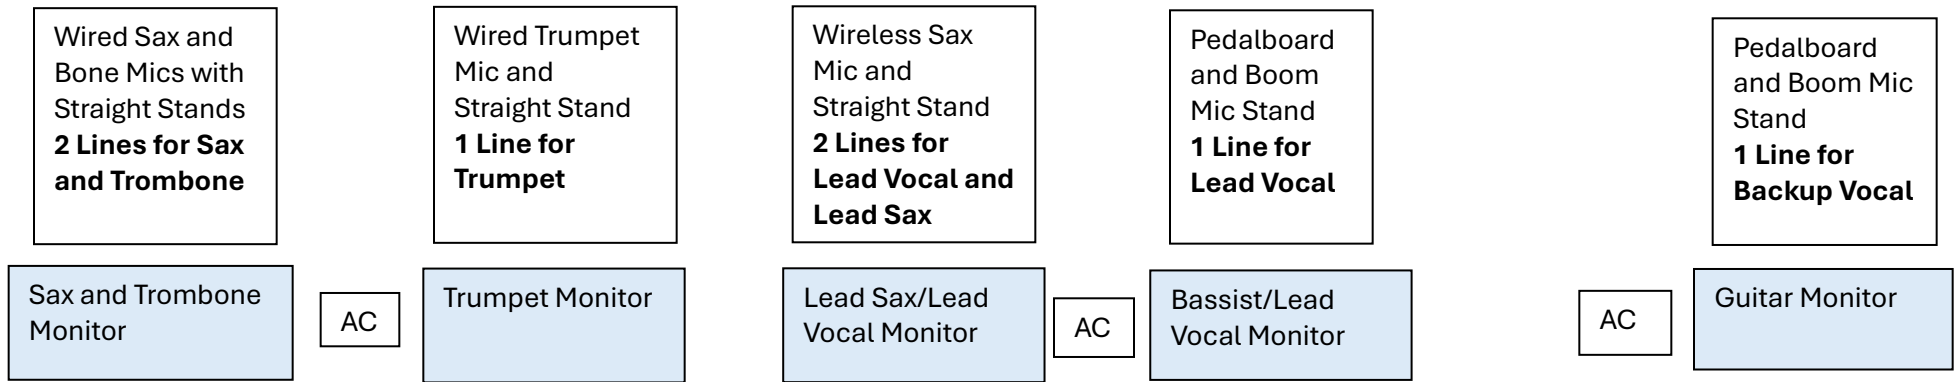

Drum and Keyboard Riser

1. Kick	5. Floor Tom	9. Keys Mono 1 - Line	13. Sax Wireless - Line	17. Violin - Line	21. Sax Ld Voc - Mic
2. Snare	6. OH Left	10. Keys Mono 2 - Line	14. Trumpet – 48+	18. Ambient Perc – 48+	22. Keys Ld Voc - Mic
3. Hi Hat	7. OH Right	11. Bass - Line Level	15. Sax – 48+	19. Ambient Perc – 48+	23. Guit BG Voc - Mic
4. Rack Tom	8. Perc Pad - Line	12. Guit. - Microphone	16. Trombone – 48+	20. Bass Ld Voc - Mic	8 Monitor Mixes