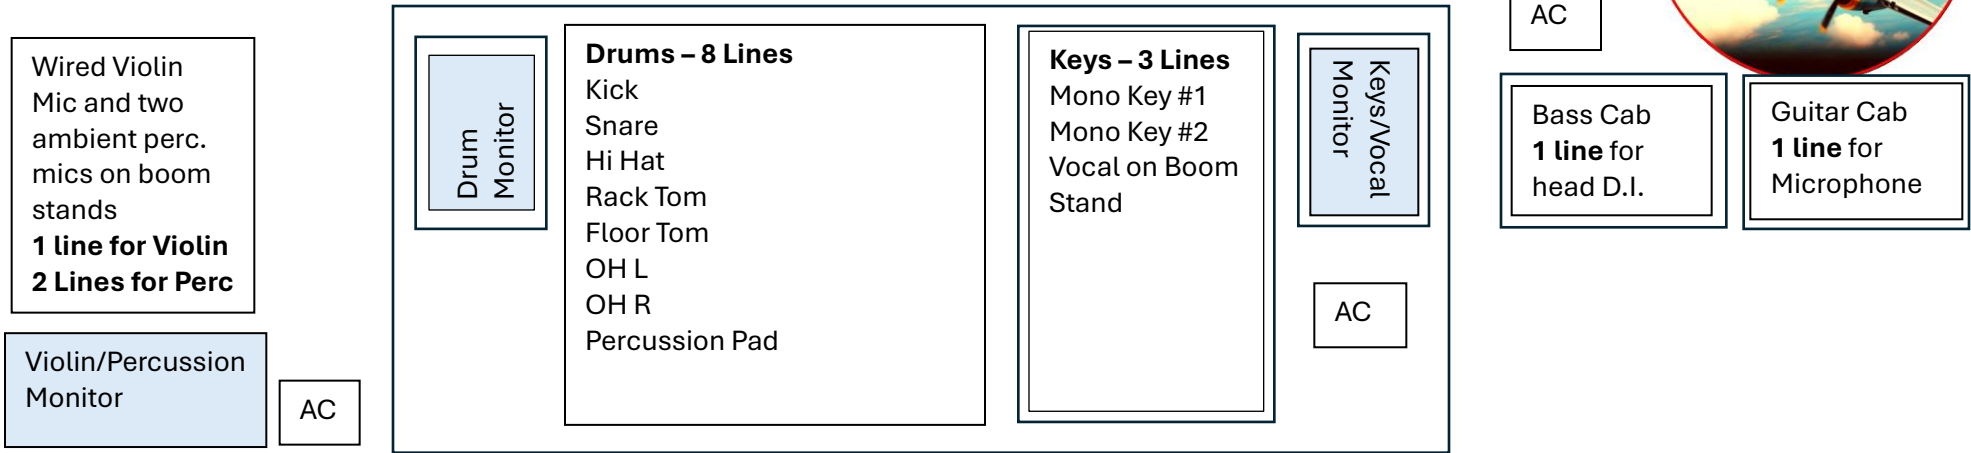

Drum and Keyboard Riser

1. Kick	5. Floor Tom	9. Keys Mono 1 - Line	13. Sax Wireless - Line	17. Violin - Line	21. Sax Ld Voc - Mic
2. Snare	6. OH Left	10. Keys Mono 2 - Line	14. Trumpet – 48+	18. Ambient Perc – 48+	22. Keys Ld Voc - Mic
3. Hi Hat	7. OH Right	11. Bass - Line Level	15. Sax – 48+	19. Ambient Perc – 48+	23. Guit BG Voc - Mic
4. Rack Tom	8. Perc Pad - Line	12. Guit. - Microphone	16. Trombone – 48+	20. Bass Ld Voc - Mic	8 Monitor Mixes